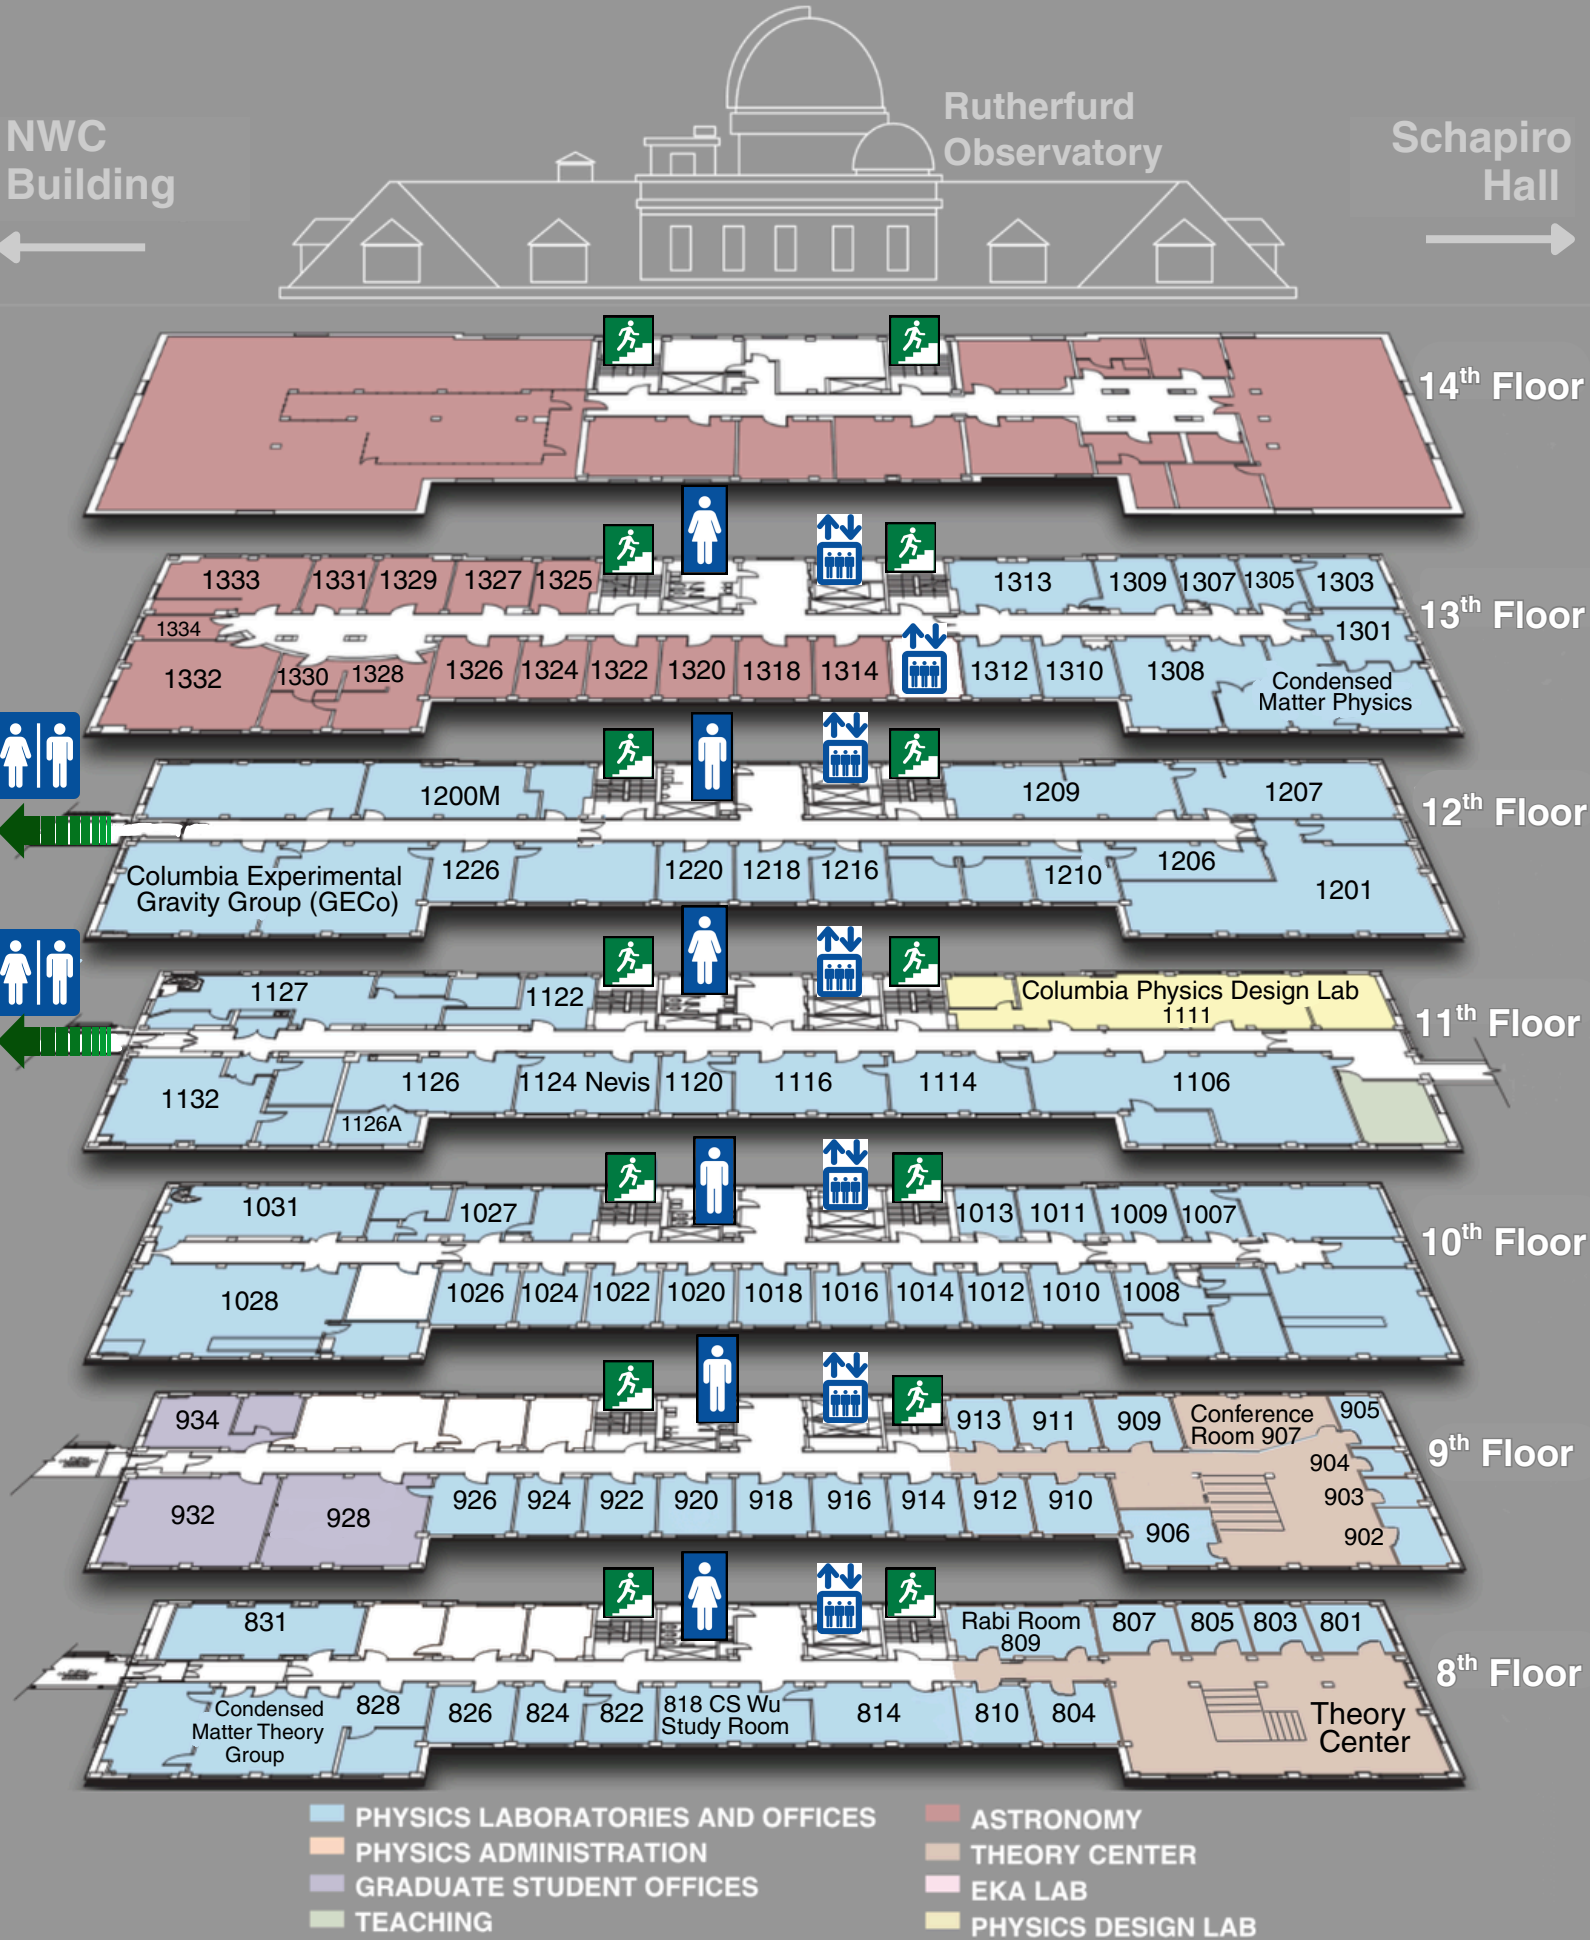

# Physics Department, Pupin Hall (Floors 8-14)

NWC Building  
←

Rutherford Observatory

Schapiro Hall  
→

# Physics Department, Pupin Hall (Floors 1-7)

- PHYSICS LABORATORIES AND OFFICES
- PHYSICS ADMINISTRATION
- GRADUATE STUDENT OFFICES
- TEACHING
- ASTRONOMY
- THEORY CENTER
- EKA LAB
- PHYSICS DESIGN LAB